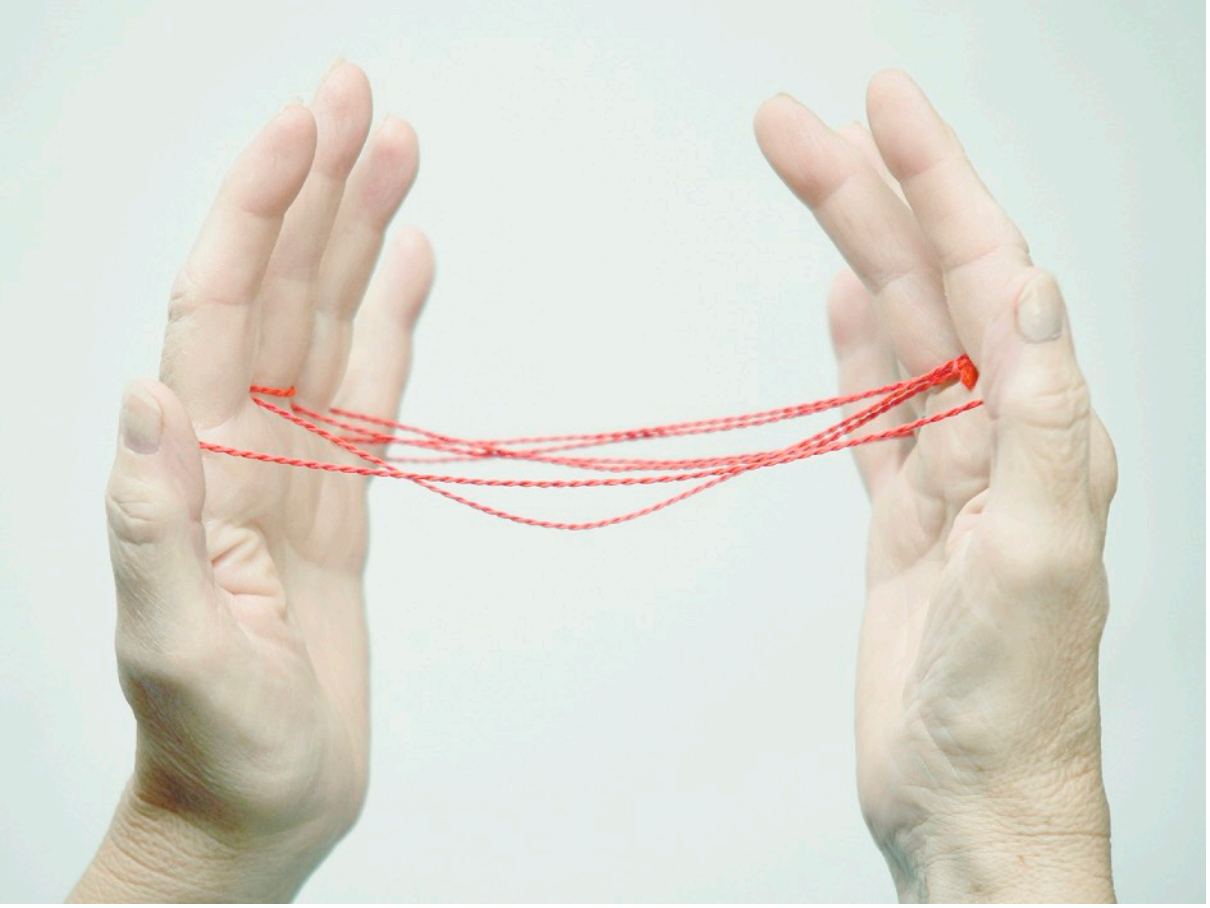

Cat's Cradle I.-II. (2017)

1/3

86 x 120 cm

Outdoor installation, photography