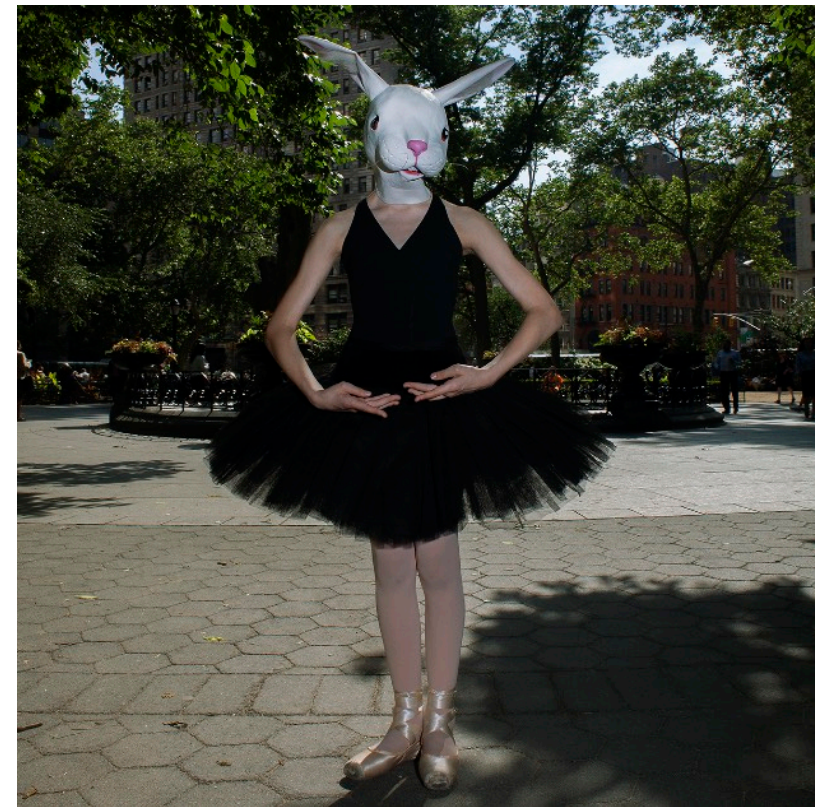

Bunnylink (2012)
edition 7
80 x 80cm